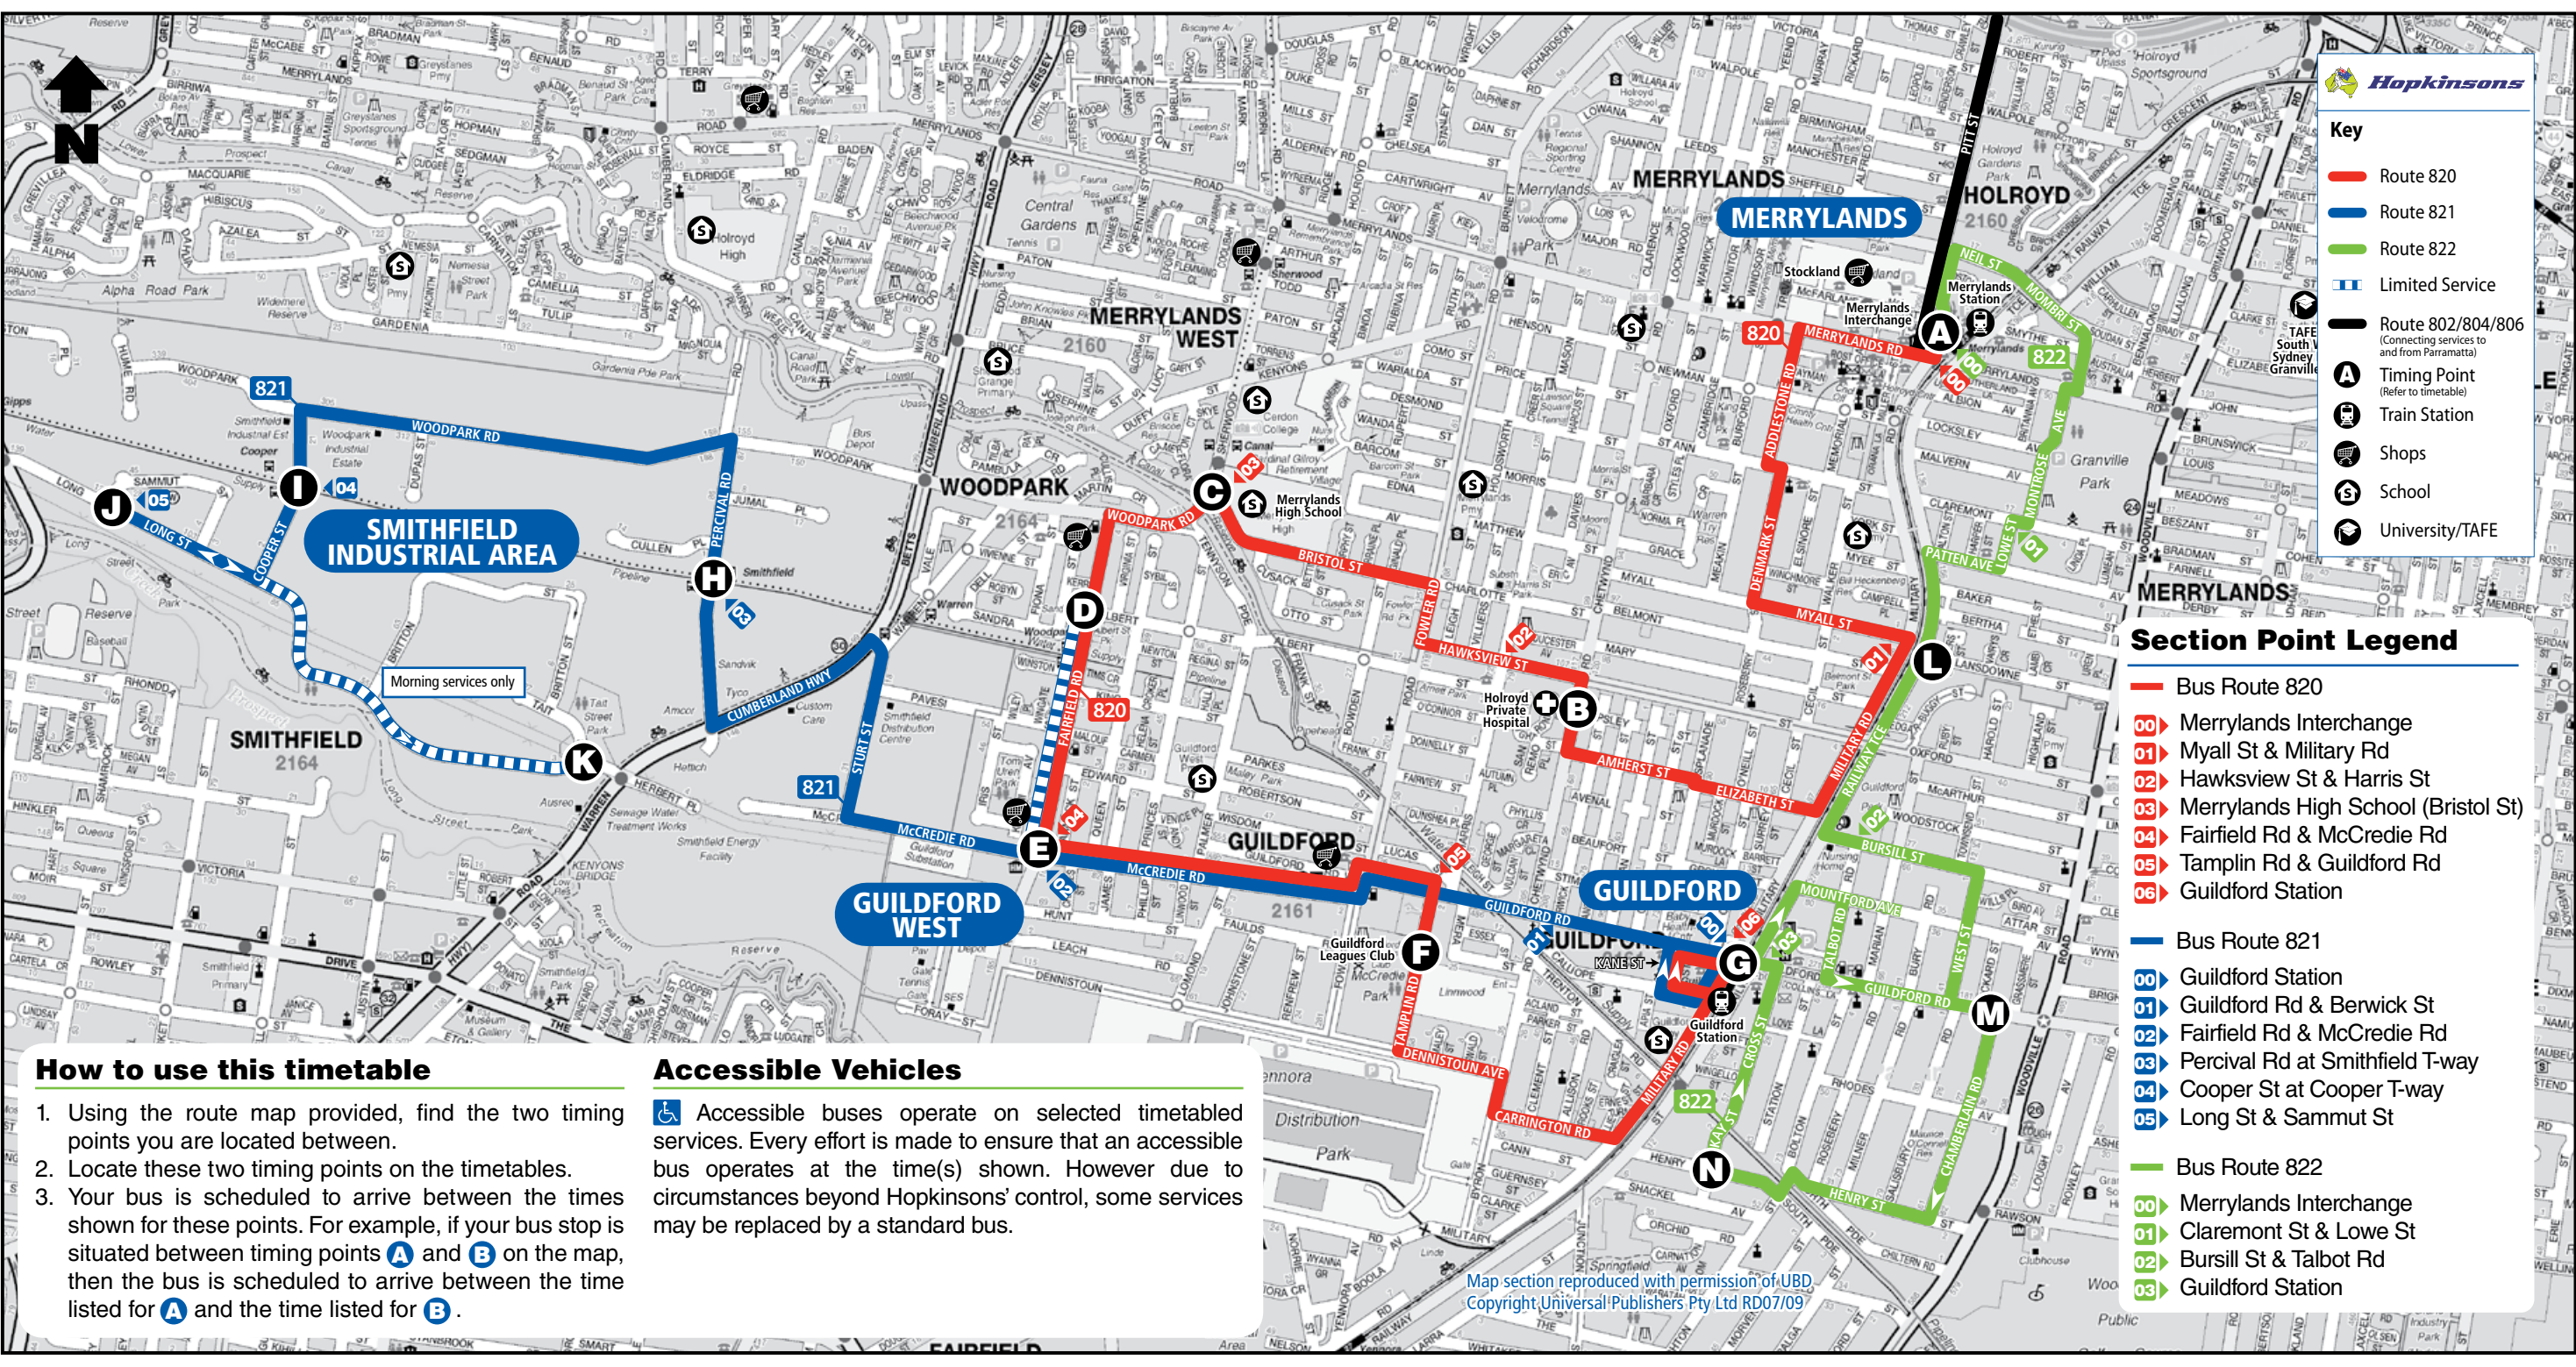

Sunday & Public Holidays*									
map ref	Route Number	821	821	821	821	821	821	821	821
		am	am	am	am	pm	pm	pm	pm
	Connecting 802/804/806 bus departs Parramatta	....	....	....	....	....	....	....	....
	Train from City arrives Merrylands	....	....	....	....	....	....	....	....
<b>A</b>	<b>Merrylands Interchange</b> (Stand 4)	....	....	....	....	....	....	....	....
<b>B</b>	Holroyd Private Hospital (Chetwynd Rd)	....	....	....	....	....	....	....	....
<b>C</b>	Merrylands High School (Bristol St)	....	....	....	....	....	....	....	....
<b>D</b>	Fairfield Rd & Albert St	8.40	9.40	10.45	11.50	1.45	2.45	3.50	4.55
<b>E</b>	Fairfield Rd & McCredie Rd	8.42	9.42	10.47	11.52	1.47	2.47	3.52	4.57
<b>F</b>	Guildford Leagues Club (Tamplin Rd)	<b>G</b>	<b>G</b>	<b>G</b>	<b>G</b>	<b>G</b>	<b>G</b>	<b>G</b>	<b>G</b>
<b>G</b>	<b>Guildford Station</b>	8.47	9.47	10.52	11.57	1.52	2.52	3.57	5.02
	Train to City departs Guildford	8.58	9.58	10.58	12.12	1.58	2.58	4.12	5.12

## Explanations

**G** – Route 821 buses operate via Guildford Road directly between McCredie Road and Guildford Station.

.... – Bus does not operate past this timing point.

– This service is usually operated by a wheelchair accessible bus.

**Key**

- Route 820
- Route 821
- Route 822
- Limited Service
- Route 802/804/806  
(Connecting services to and from Parramatta)
- A** Timing Point  
(Refer to timetable)
- Train Station
- Shops
- School
- University/TAFE

**How to use this timetable**

1. Using the route map provided, find the two timing points you are located between.
2. Locate these two timing points on the timetables.
3. Your bus is scheduled to arrive between the times shown for these points. For example, if your bus stop is situated between timing points **A** and **B** on the map, then the bus is scheduled to arrive between the time listed for **A** and the time listed for **B**.